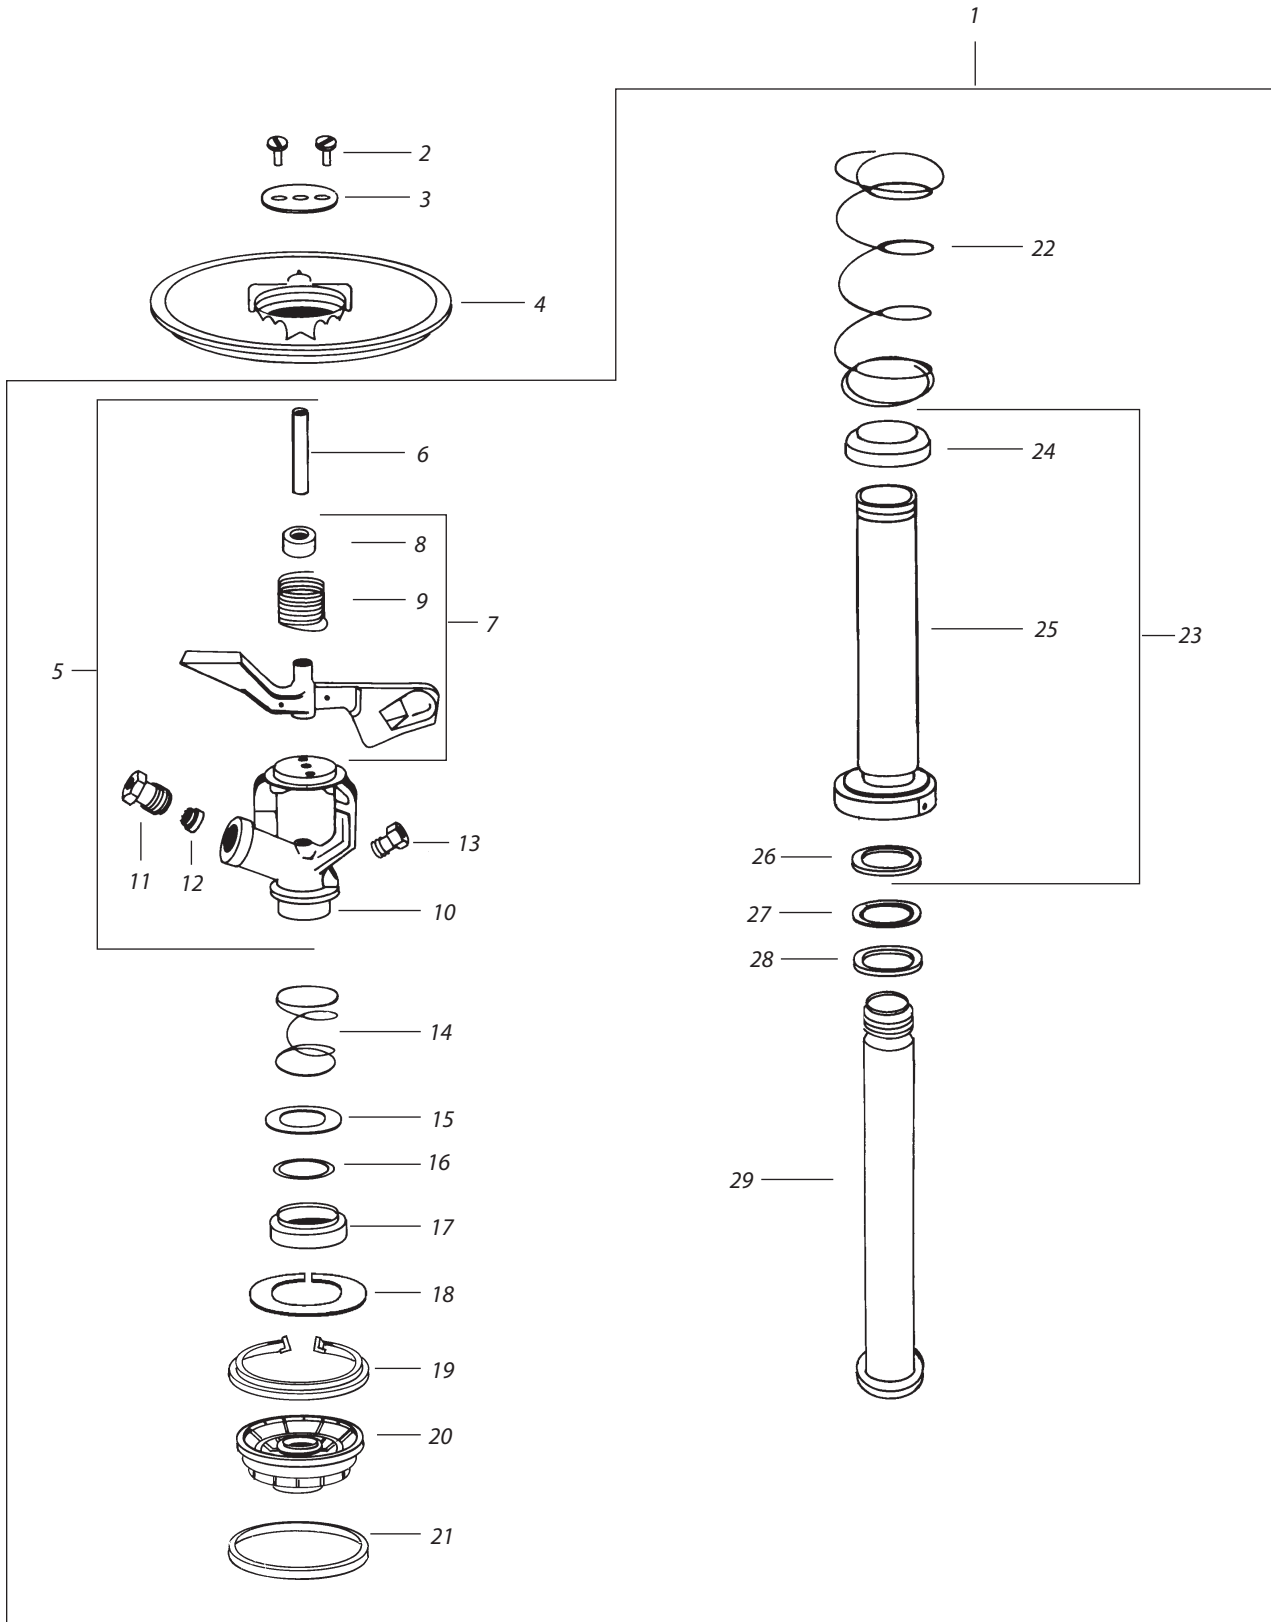

51DR/51DS/51DH INTERNAL ASSEMBLY

Note: Part numbers enclosed in brackets () are not available individually, but may be sold in assemblies or kits.

Ref.	Part Description	51DR/DS/DH
1	INTERNAL ASSEMBLY	(E)(204130-xx-11.5)
COVER ASSEMBLY		
2	Cover Screws, Standard (2)	200974
3	Retainer, Steel	200740
4	Plastic Cover	(208227)
UPPER ASSEMBLY		
5	Arm/Body Assembly	(200132-18-11.5)
6	Fulcrum Pin	200076
7	Arm Spring Assembly	(203728)
8	Arm Hood	(200924)
9	Arm Spring	202384
10	Body	(200101)
NOZZLES (Specify nozzle sizes when ordering)		
11	Plastic Range Nozzle	(C) 211203
12	Vane	201230
13	Drive Nozzle	(D) 201108
BEARING ASSEMBLY		
14	Bearing Spring	(A) (200029)
15	Steel Top Seal Washer	(A) (200030)
16	PTFE Top Seal Washer	(B) (200031)
17	Buna-N Guide Seal (Black)	(A) 200042
18	Zinc Washer Kit - Sacrificial Anode	211604
19	Upper Snap Ring	208395
20	Bearing Guide, Plastic	(207569)
-	Bearing Guide Ring	207415
21	Seal, Bearing Guide (Red)	211239
22	Retract Spring	201113
23	Bearing Sleeve Assembly	(202068)
24	Buna-N Lower Seal (Black)	(B) (200036)
25	Bearing Sleeve	(202069)
26	Wear Ring (Gold)	(B) (201608)
27	PTFE Speed Washer (White)	(B) (202169)
28	Buna-N Washer Seal (Gray)	(B) (201562)
29	Bearing Nipple	(200037)
(A)	Included in Upper Bearing Spring Washer Kit # 203731.	
(B)	Included in Bearing Washer Kit # 203732.	
(C)	Specify nozzle size: -11, -12, -13, -14, -16, -18, -20, -22	
(D)	Specify nozzle size: -11, 11.5, -13	
(E)	Sub to EAGLE'S Nest Internal Assy.	

Note: Part numbers enclosed in brackets () are not available individually, but may be sold in assemblies or kits.